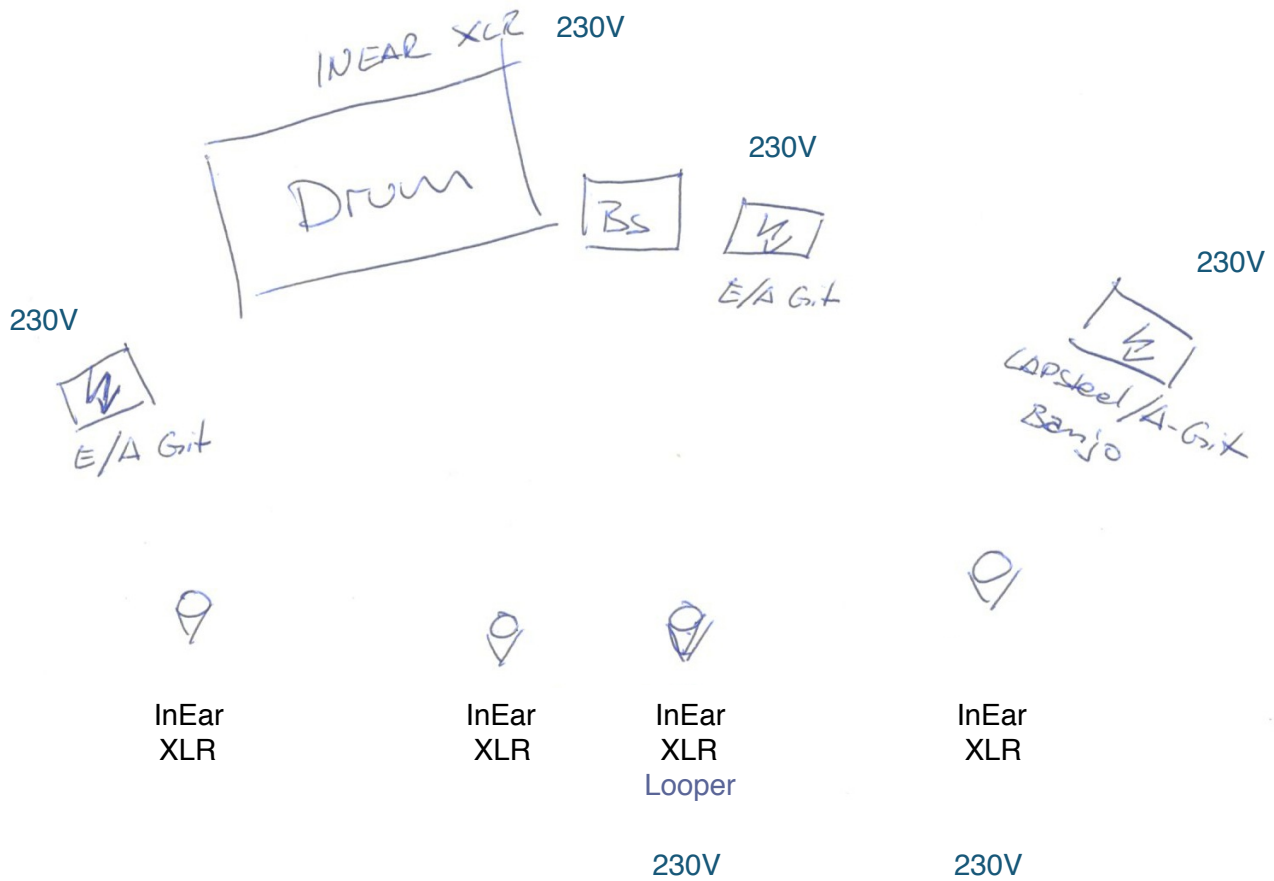

WEBER & WOHLER

1	BD	D-6	17	Acc R	DI
2	Sn Top	SM57	18	Banjo	DI
3	Sn Bot	SM57	19	Voc 1 Git L	OM-6 own
4	HH	Cond.	20	Voc 2 (Lead)	OM-6 own
5	Floor Tom	D-4	21	Voc 3 Git Center	SM58
6	Rack Tom	D-2	22	Voc 4 Acc L	SM58
7	OH L	Cond.			
8	OH R	Cond.			
9	Looper L	DI			
10	Looper R	DI			
11	Bass	XLR			
12	E-Git L	SM57	Mix 1	In-Ear Git L	XLR own
13	E-Git Center (Lead)	SM57	Mix 2	In Ear Bass	XLR own
14	Lapsteel	SM57	Mix 3	In-Ear Git Center	XLR own
15	Acc L	XLR	Mix 4	In-Ear Acc/Bjo	XLR own
16	Acc Center	DI	Mix 5	In-Ear Drum	XLR own